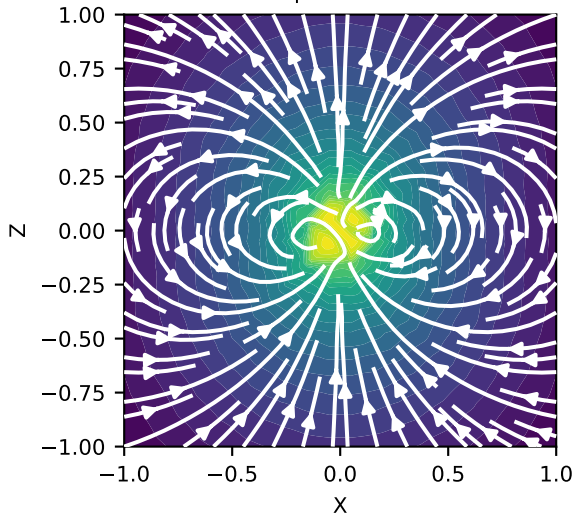

Real component 1000.0 Hz

Imag component 1000.0 Hz