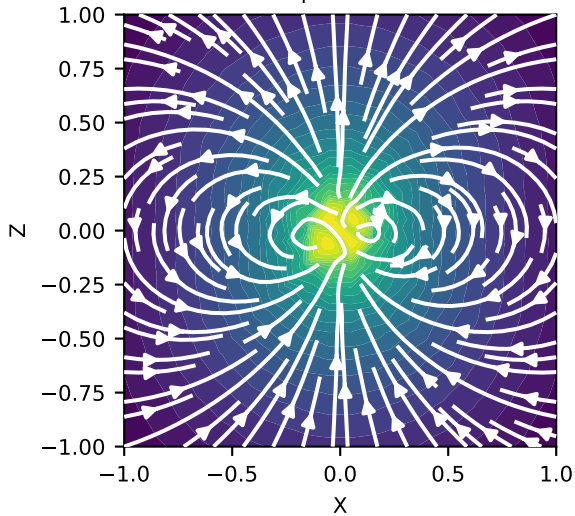

Real component 100.0 Hz

Imag component 100.0 Hz