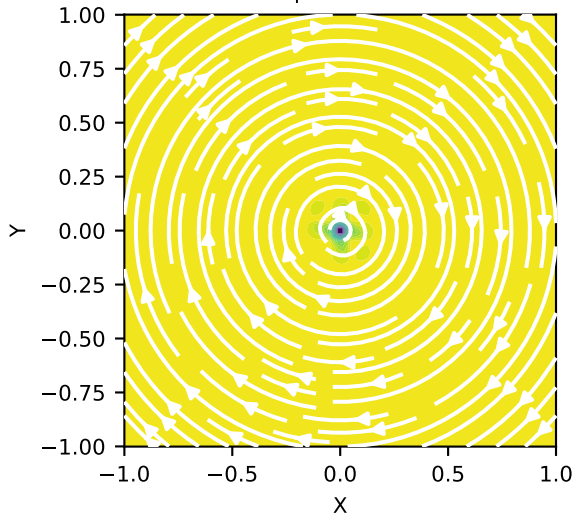

Real component 1000.0 Hz

Imag component 1000.0 Hz