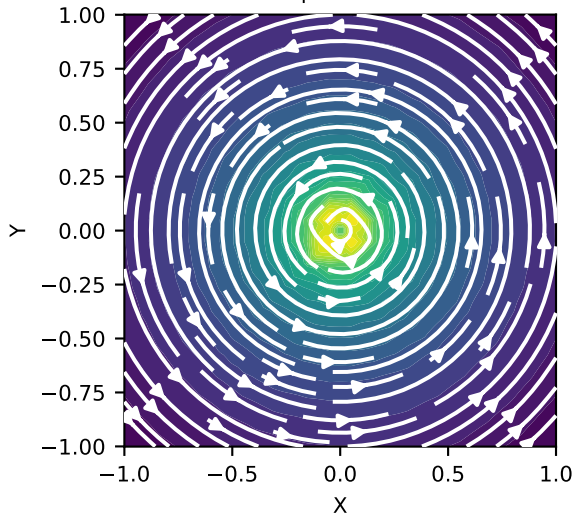

Real component 100.0 Hz

Imag component 100.0 Hz