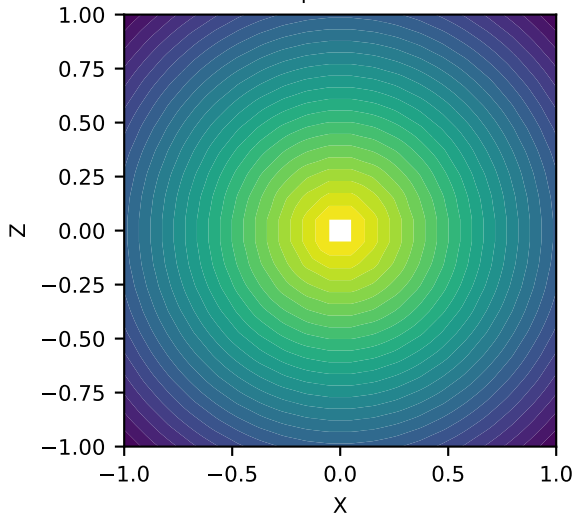

Real component 100.0 Hz

Imag component 100.0 Hz