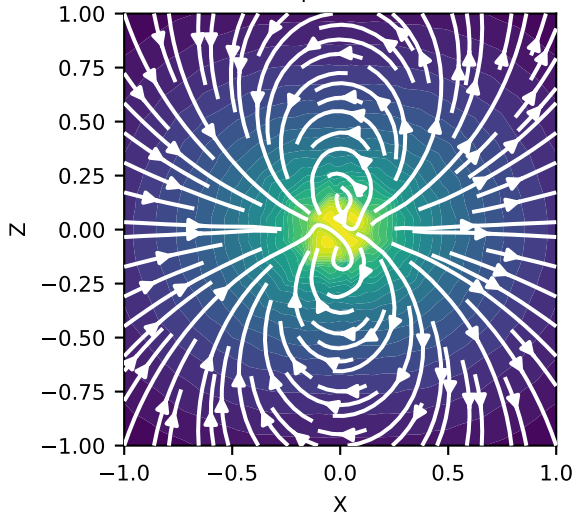

Real component 100.0 Hz

Imag component 100.0 Hz