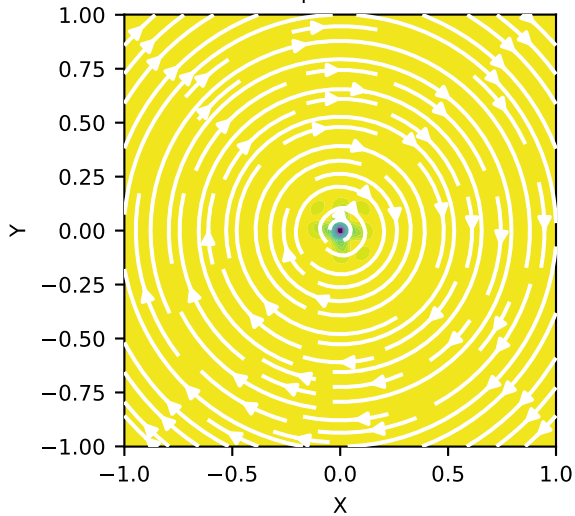

Real component 100.0 Hz

Imag component 100.0 Hz