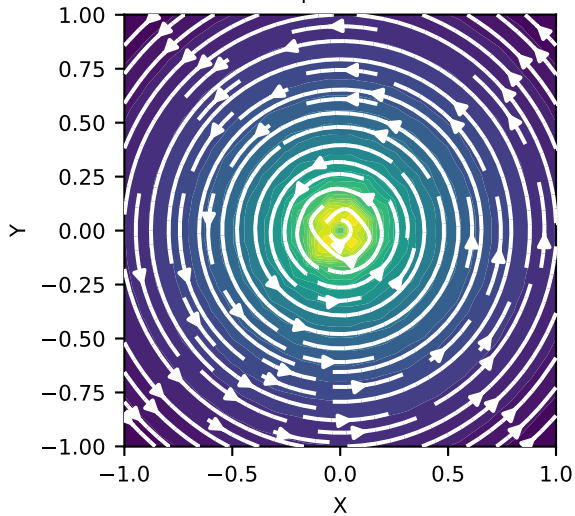

Real component 100.0 Hz

Imag component 100.0 Hz