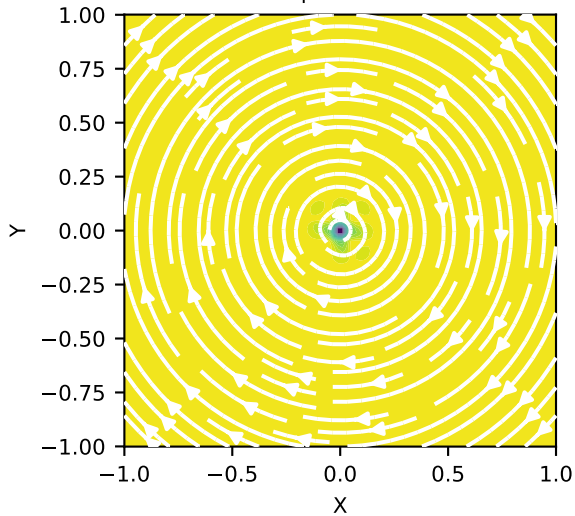

Real component 100.0 Hz

Imag component 100.0 Hz